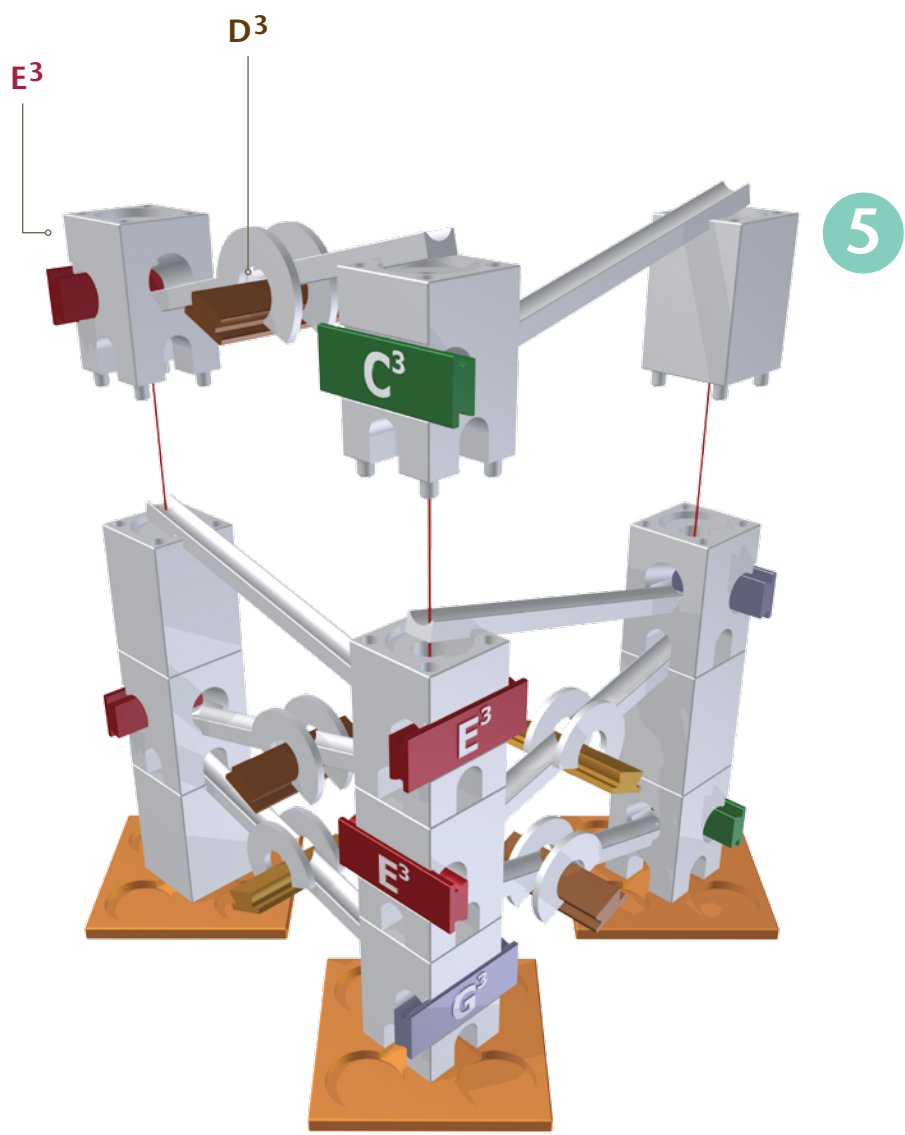

Row, row, row your boat

Row, row, row your boat

Row, row, row your boat

Traditional

Row, row, row your boat, gen - tly down the stream.
Mer - ri - ly, mer - ri - ly, mer - ri - ly, mer - ri - ly, life is but a dream.

The musical score is written in 3/4 time. The first line (labeled 1) contains the melody for the first two phrases. The second line (labeled 2) contains the melody for the second two phrases. Both lines feature triplets of eighth notes. The lyrics are placed below the notes.

Row, row, row your boat

Row, row, row your boat

Row, row, row your boat

Row, row, row your boat

Row, row, row your boat

9

8

Row, row, row your boat

Row, row, row your boat