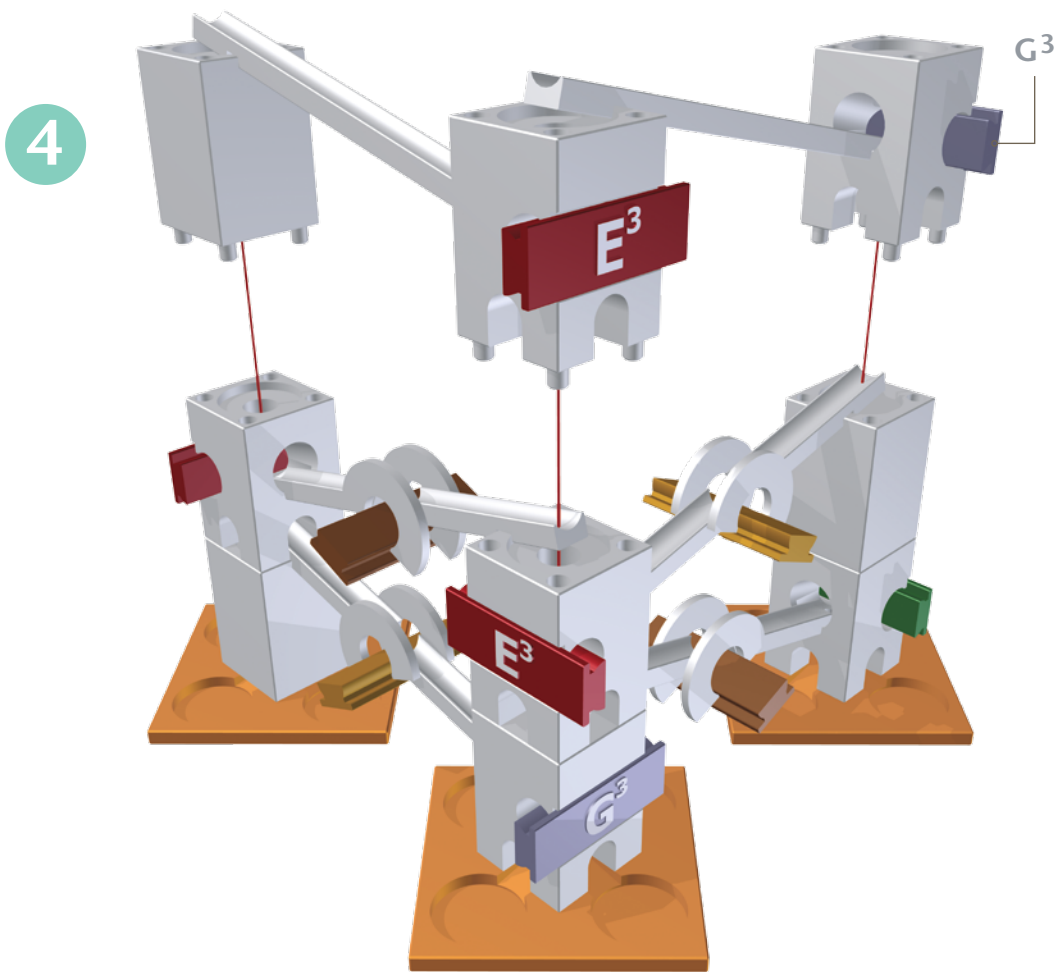

Row, row, row your boat

Row, row, row your boat

Row, row, row your boat

Traditional

Row, row, row your boat, gen - tly down the stream.
Mer - ri - ly, mer - ri - ly, mer - ri - ly, mer - ri - ly, life is but a dream.

The musical score is written in 3/4 time. The first line (labeled 1) contains the melody for the first two phrases. The second line (labeled 2) contains the melody for the second two phrases. Both lines feature triplets of eighth notes. The lyrics are placed below the notes.

Row, row, row your boat

Row, row, row your boat

Row, row, row your boat

Row, row, row your boat

Row, row, row your boat

9

8

Row, row, row your boat