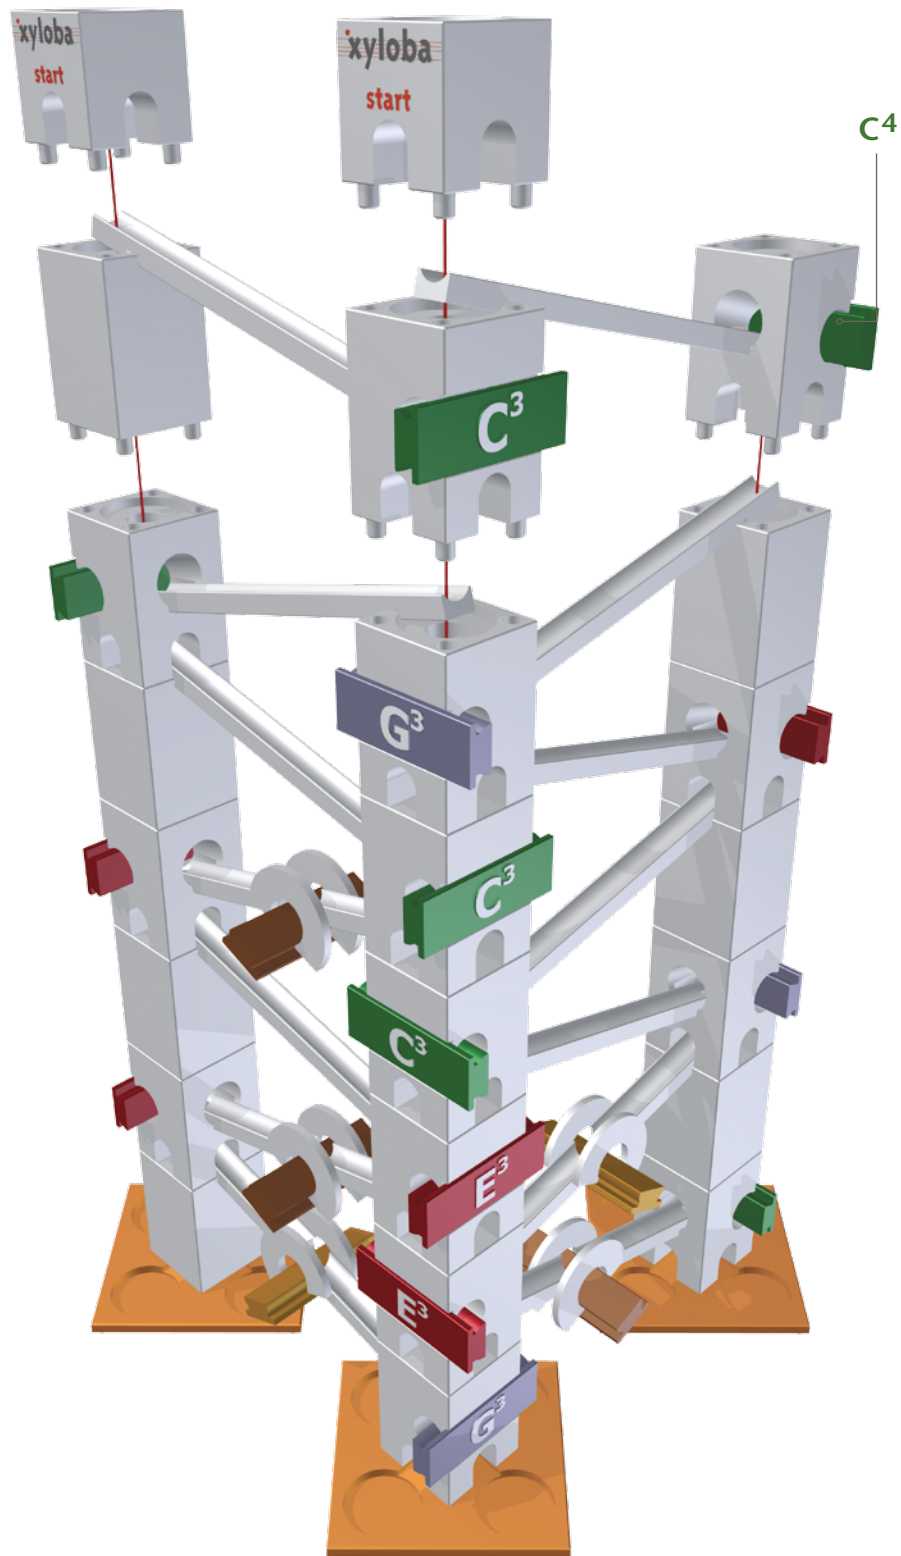

Row, row, row your boat

Row, row, row your boat

Row, row, row your boat

Traditional

Row, row, row your boat, gen - tly down the stream.
Mer - ri - ly, mer - ri - ly, mer - ri - ly, mer - ri - ly, life is but a dream.

The musical score is written in 3/4 time. The first line (labeled 1) contains the melody for the first two phrases. The second line (labeled 2) contains the melody for the second two phrases. Both lines feature triplets of eighth notes. The lyrics are placed below the notes.

Row, row, row your boat

Row, row, row your boat

Row, row, row your boat

Row, row, row your boat

Row, row, row your boat

9

8

Row, row, row your boat

Row, row, row your boat