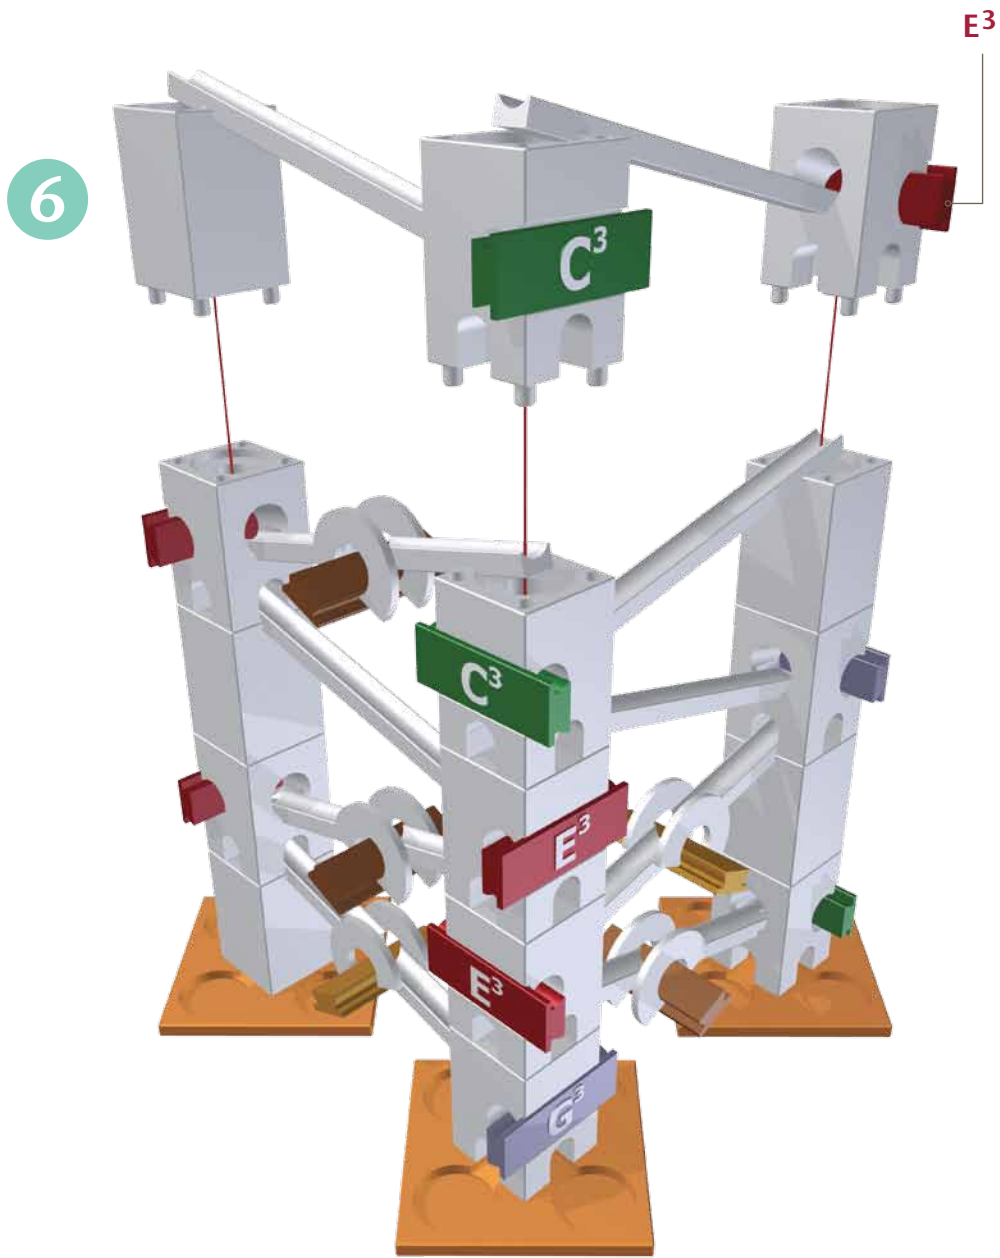

Row, row, row your boat

Row, row, row your boat

Row, row, row your boat

Traditional

Row, row, row your boat, gen - tly down the stream.
Mer - ri - ly, mer - ri - ly, mer - ri - ly, mer - ri - ly, life is but a dream.

The musical score is written in 3/4 time. The first line (labeled 1) contains the melody for the first two phrases. The second line (labeled 2) contains the melody for the second two phrases. Both lines feature triplets of eighth notes. The lyrics are placed below the notes.

Row, row, row your boat

Row, row, row your boat

Row, row, row your boat

Row, row, row your boat

Row, row, row your boat

9

8

Row, row, row your boat