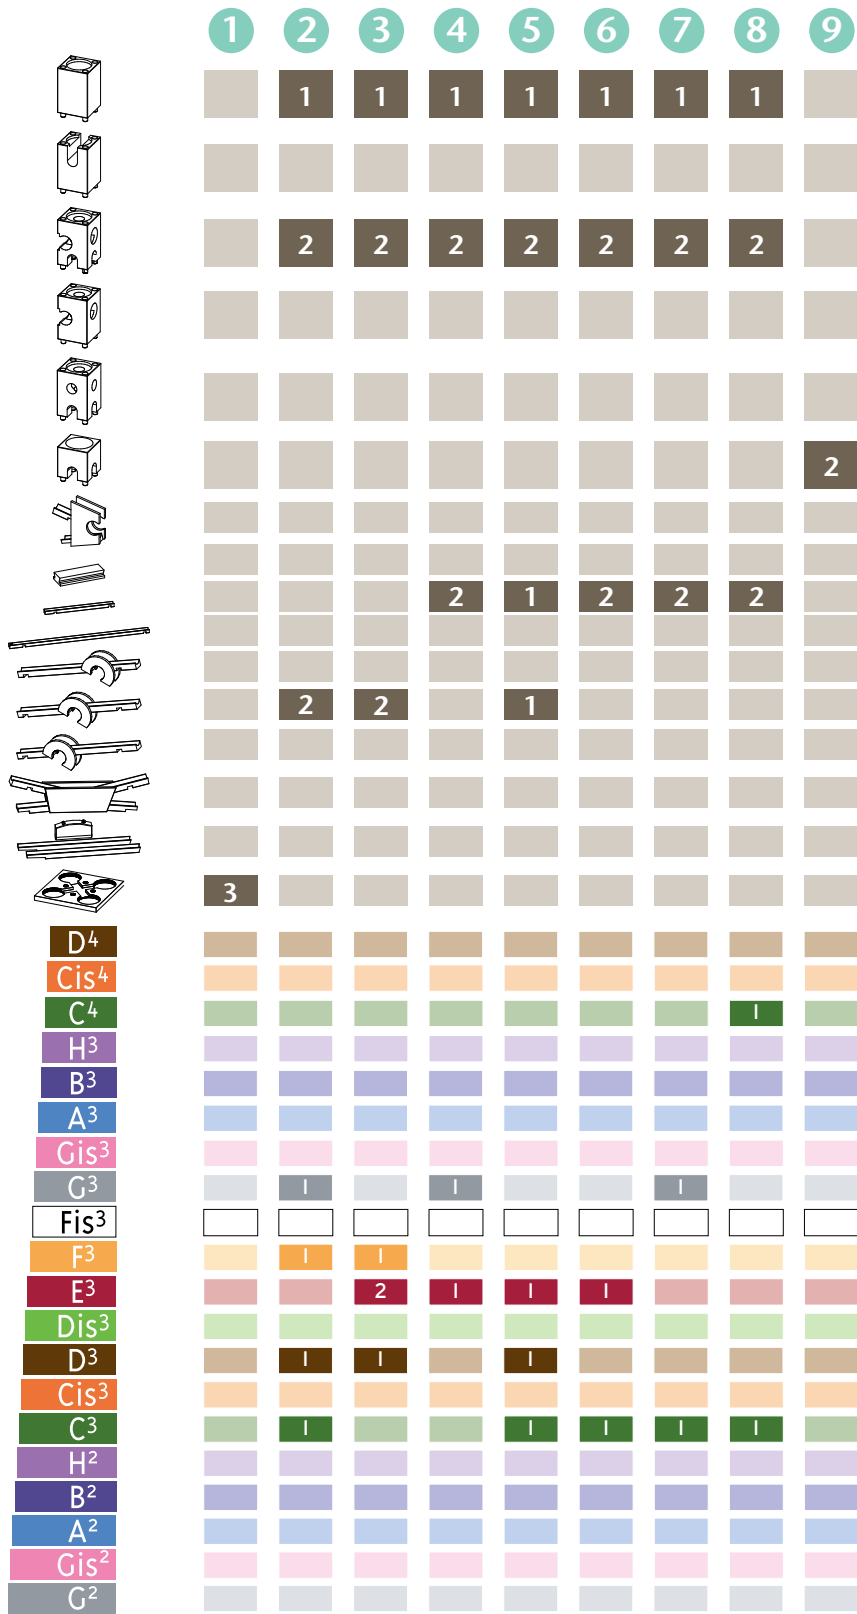

Row, row, row your boat

Row, row, row your boat

Row, row, row your boat

Traditional

Row, row, row your boat, gen - tly down the stream.
Mer - ri - ly, mer - ri - ly, mer - ri - ly, mer - ri - ly, life is but a dream.

The musical score is written in 3/4 time. The first line (labeled 1) contains the melody for the first two phrases. The second line (labeled 2) contains the melody for the second two phrases. Both lines feature triplets of eighth notes. The lyrics are placed below the notes.

Row, row, row your boat

Row, row, row your boat

Row, row, row your boat

Row, row, row your boat

Row, row, row your boat

9

8

Row, row, row your boat

Row, row, row your boat