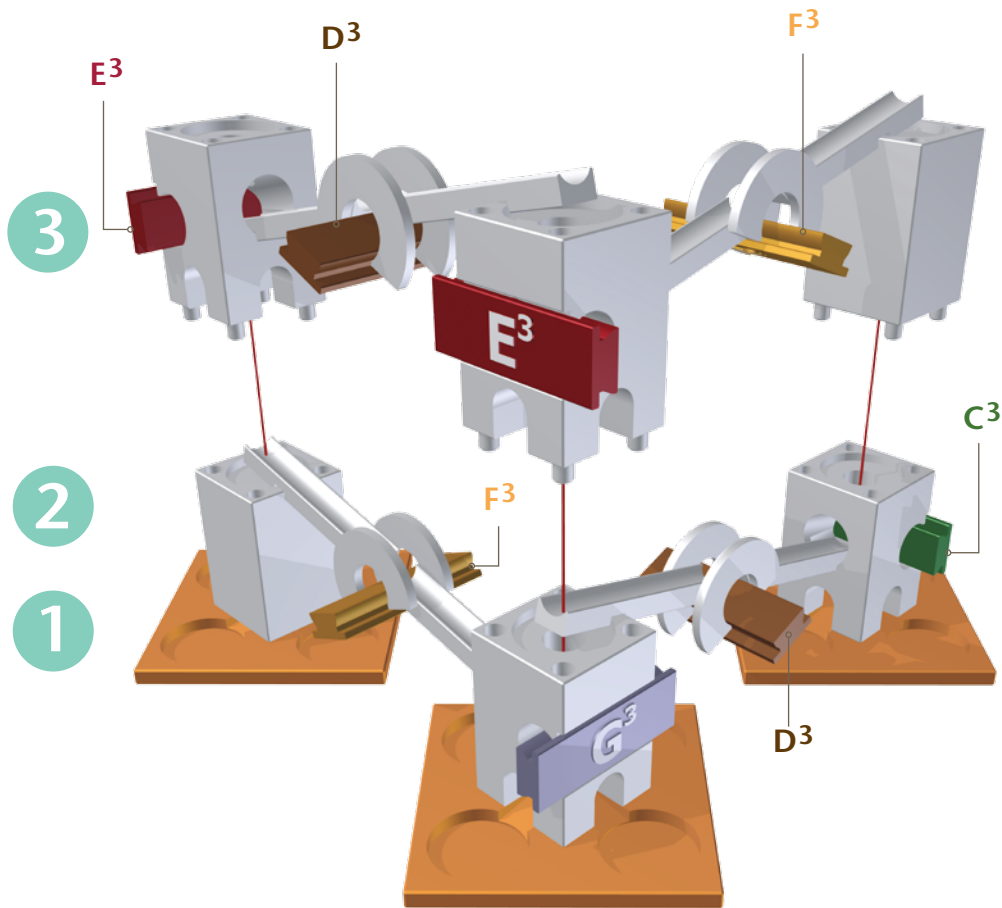

Row, row, row your boat